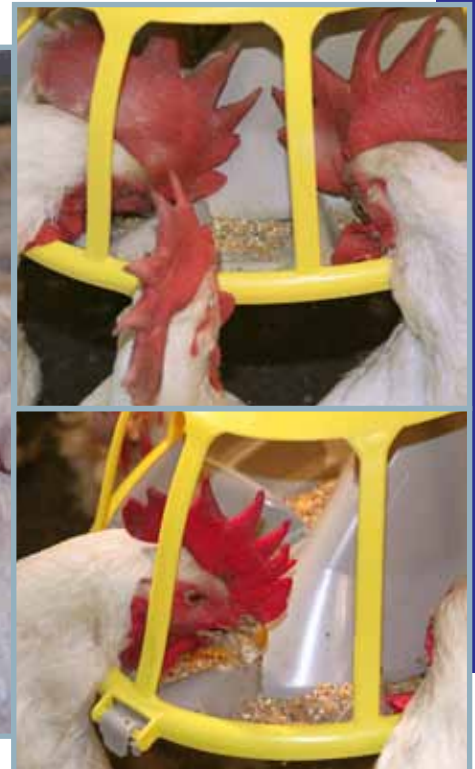

Boozter™

BOOZZTER™ Pan Feeding System for Cockerels

**Roxell has closed the LOOP on Oval Feeding Systems for Breeder Houses.
Now your cockerels can enjoy the benefits of oval feeding, too!**

/// ROXELL®

Boozter™

HIGH, WIDE GRILL OPENINGS

- Plenty of head room with no sharp edges gives roosters easy access to feed.
- Pan spacing (5 pans on 20 feet/6 meters) gives all males room to access feed.

UNIFORM FEED RATION

- Pans are filled in the air and are lowered to present the same ration to all males.

MAXIMIZE FEED SAVINGS

- Ten individual feeding spaces and special stepped pans exclude selective eating and minimize feed waste.
- Convenient feed level adjustment ring sets the feed level in the pan.

Suspension bracket stabilizes the feeder line while anti-swing clamp stabilizes the pan on the tube. Helps keep feed centered in eating area.

Unique, Stepped Pan Design with 10 Feeding Spaces

Easy-to-Operate Feed Level Adjustment